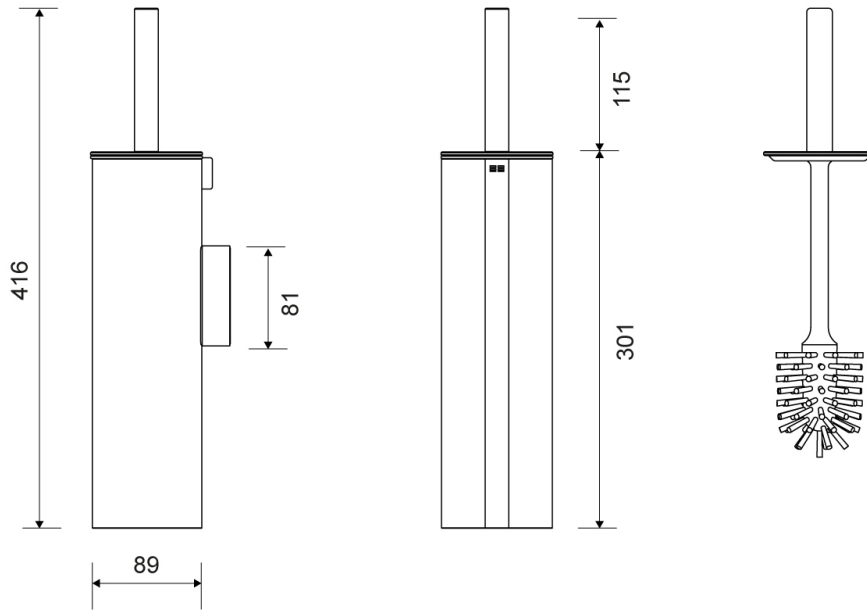

DATA SHEET

7049

Products